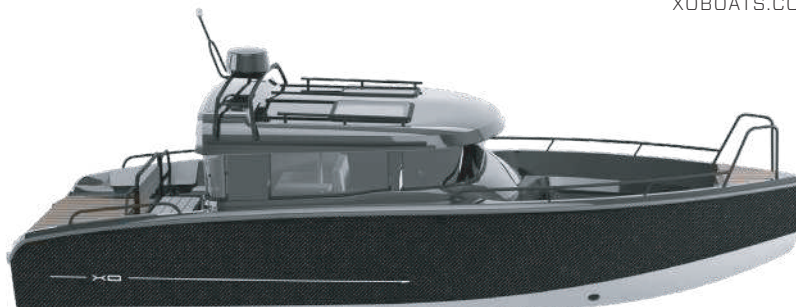

EXPLR 10S IB

MEASUREMENTS EXPLR 10S IB

LENGTH	m	8,60
BEAM	m	2,59
HEIGHT ABOVE WATERLINE (*with light mast)	m	2,50-2,75*
WEIGHT (incl. engines)	kg	2900
DRAFT (with engines down)	m	0,95
HP RECOMMENDATIONS	hp	1 X 300-370
FUEL TANK	l	315
TOP SPEED	knots	40+
MAX LOAD	pers	10
BERTHS		1 + 2
DEAD RISE AT TRANSOM	°	24
HULL		ALUMINIUM

Motor Options

- Volvo Penta D4, Volvo Penta D6, Mercury V8, Yanmar

EXPLR 10S IB

STANDARD EQUIPMENTS

ROOF HATCH, TWO UNITS, MANUAL OPENING

LENCO MARINE TRIMPLATES

HYDRAULIC STEERING

ESTHEC OUTER DECKS